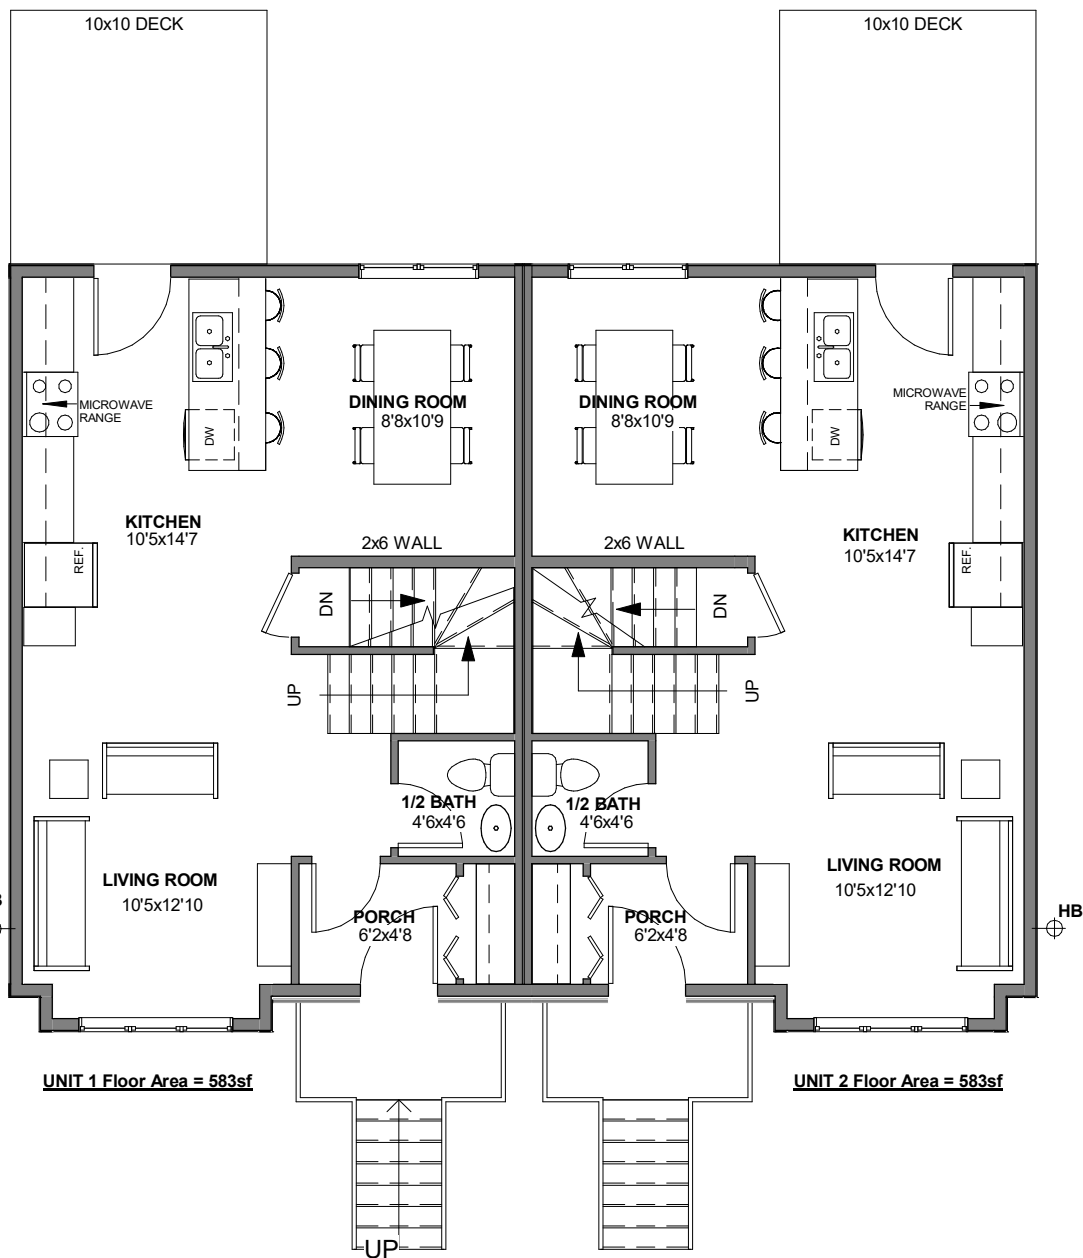

THE BAKEAPPLE
FRONT

THE BAKEAPPLE
REAR

THE BAKEAPPLE
RIGHT

THE BAKEAPPLE
LEFT

THE BAKEAPPLE BASEMENT

THE BAKEAPPLE

MAIN FLOOR

UNIT 1 Floor Area = 583sf

UNIT 2 Floor Area = 583sf

THE BAKEAPPLE

SECOND FLOOR