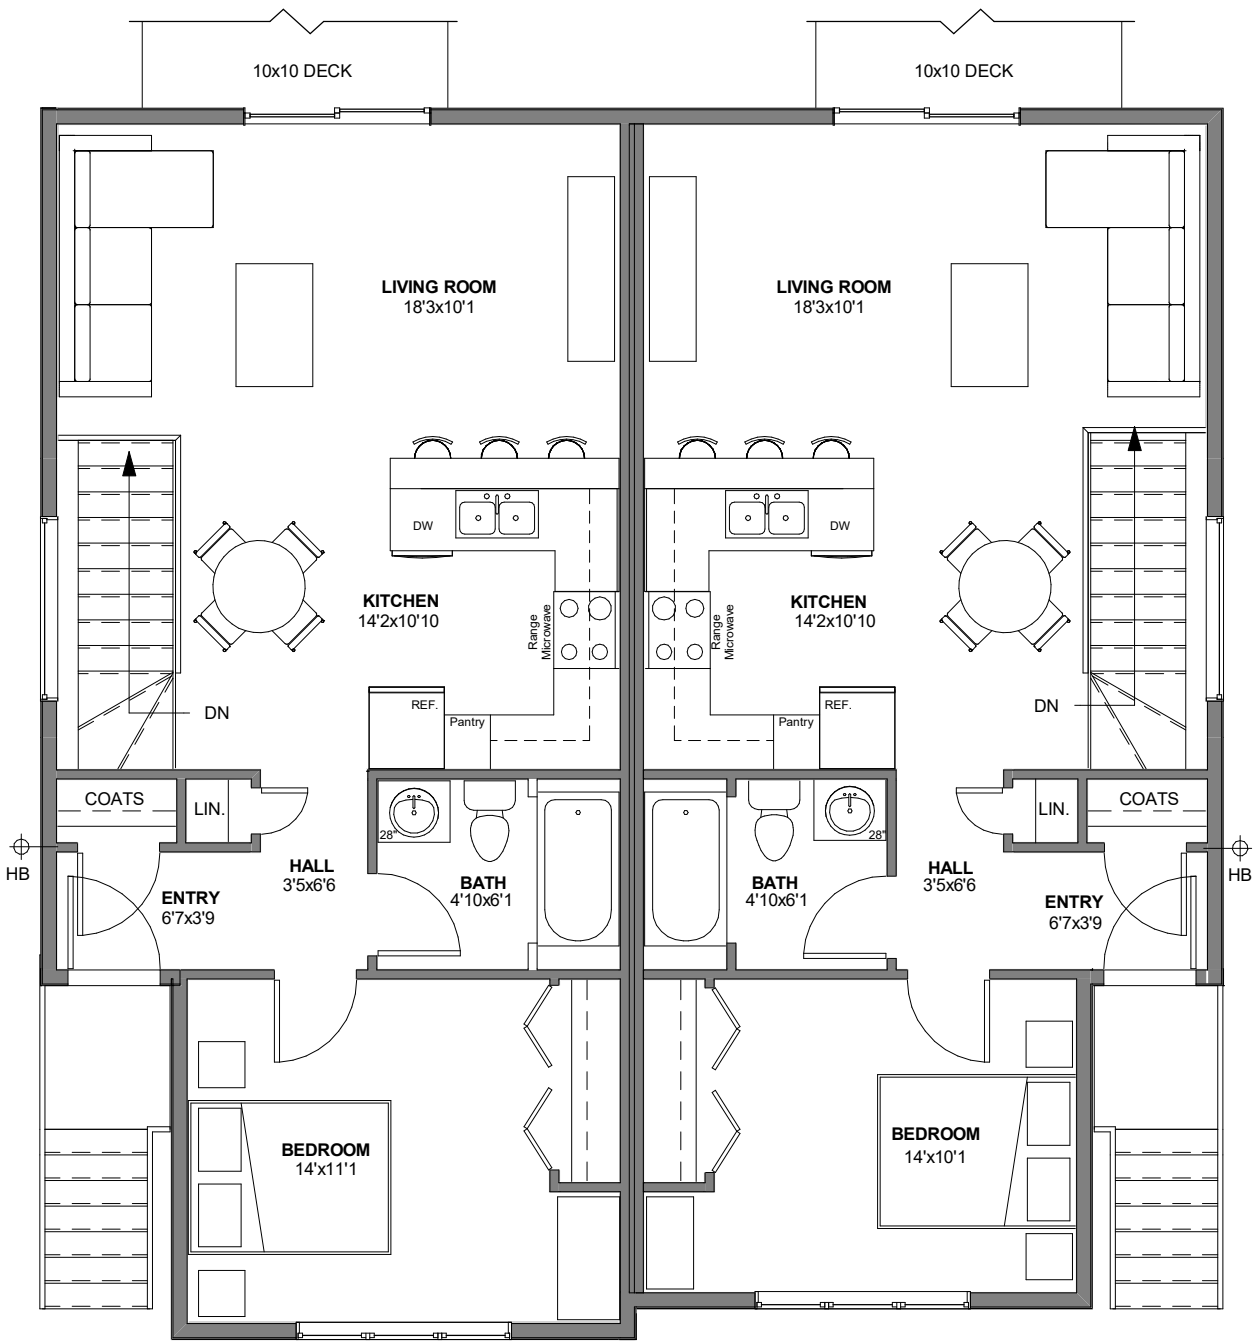

THE PETTY HARBOUR  
FRONT

THE PETTY HARBOUR  
REAR

THE PETTY HARBOUR  
RIGHT

THE PETTY HARBOUR  
LEFT

**UNIT 1 Total Area = 717sf**

**UNIT 2 Total Area = 702sf**

# THE PETTY HARBOUR

## MAIN FLOOR

**UNIT 1 Total Area = 717sf**

**UNIT 2 Total Area = 702sf**

# THE PETTY HARBOUR BASEMENT