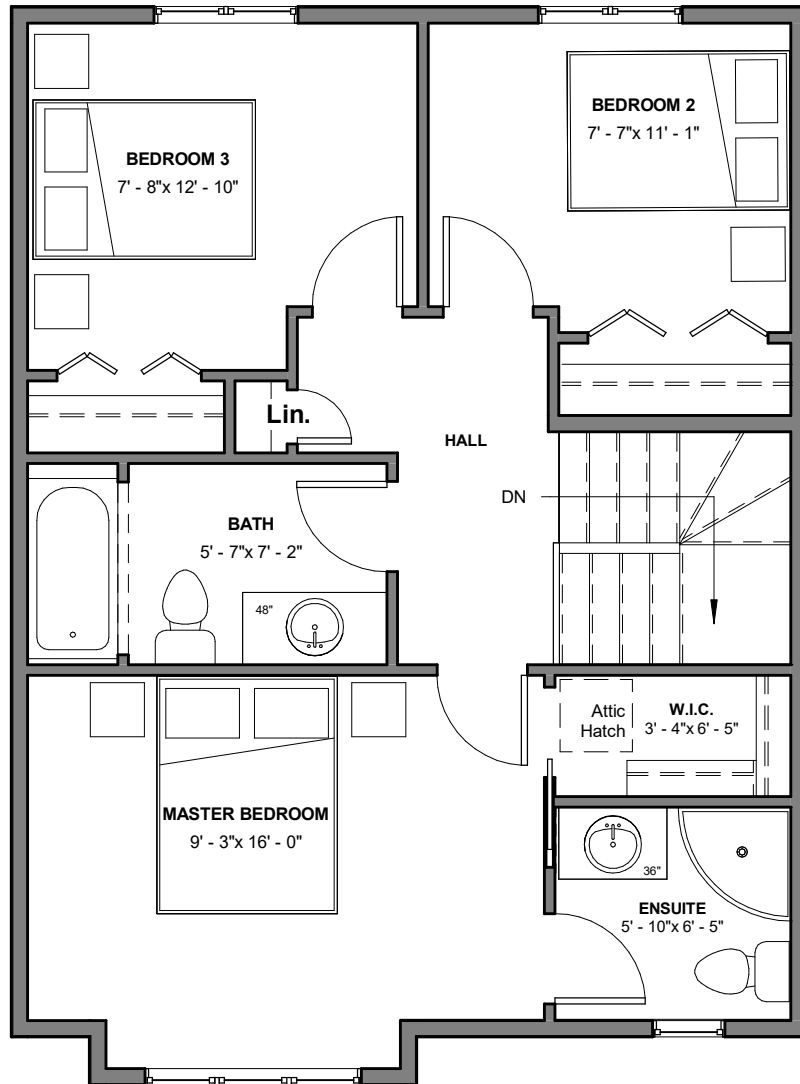

THE BAKEAPPLE

MAIN FLOOR AREA - 639 sq. ft

THE BAKEAPPLE

SECOND FLOOR AREA - 639 sq. ft

THE BAKEAPPLE

UNDEVELOPED BASEMENT - 639 sq. ft