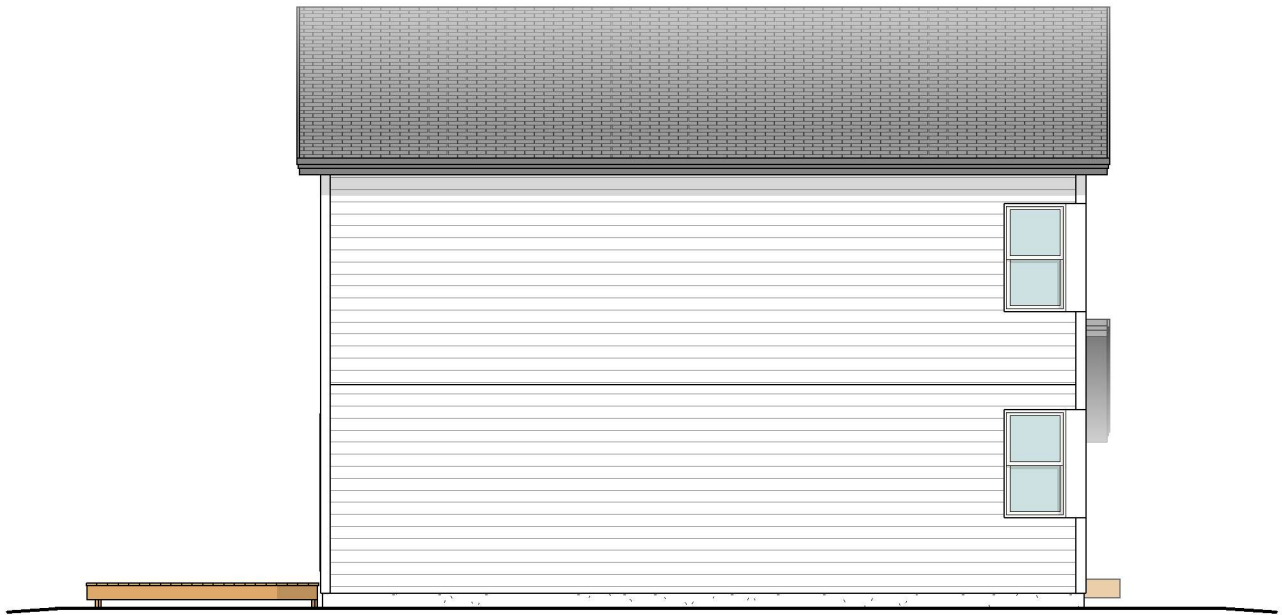

THE SIGNAL

FRONT VIEW

THE SIGNAL
REAR VIEW

THE SIGNAL
RIGHT SIDE VIEW

THE SIGNAL
LEFT SIDE VIEW

THE SIGNAL

UNDEVELOPED BASEMENT - 714 sq. ft

THE SIGNAL

MAIN FLOOR - 714 sq. ft (Developed Area)

THE SIGNAL

SECOND FLOOR - 714 sq. ft (Developed Area)