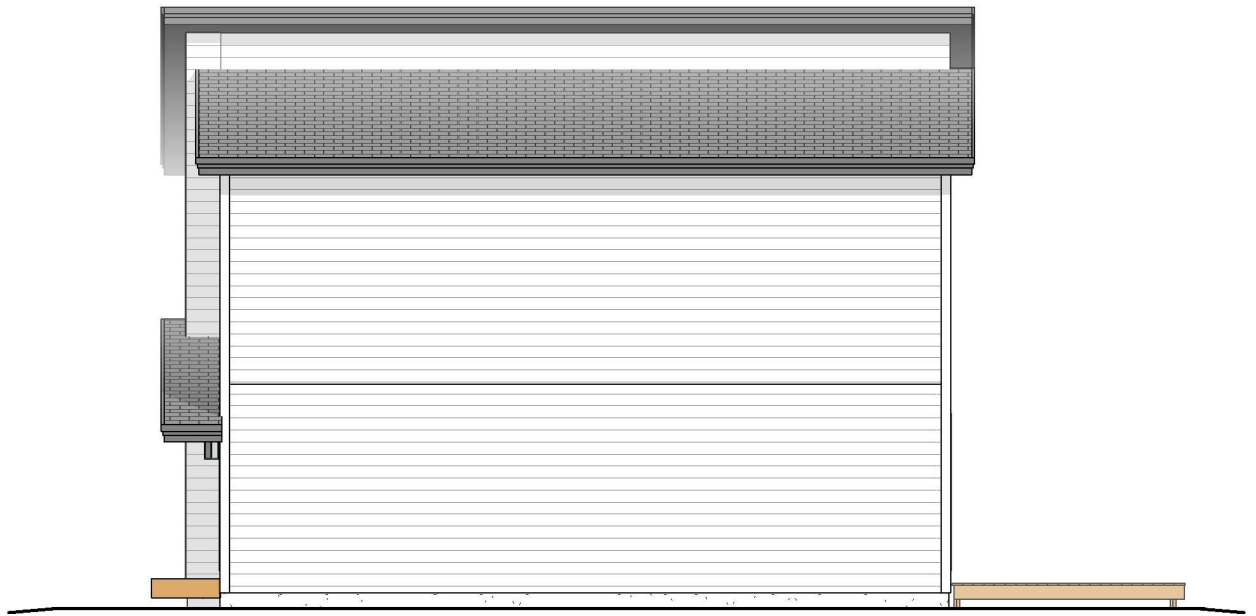

THE SIGNAL

FRONT VIEW

THE SIGNAL
REAR VIEW

THE SIGNAL
RIGHT SIDE VIEW

THE SIGNAL
LEFT SIDE VIEW

THE SIGNAL

UNDEVELOPED BASEMENT - 714 sq. ft

THE SIGNAL

MAIN FLOOR - 714 sq. ft (Developed Area)

THE SIGNAL

SECOND FLOOR - 714 sq. ft (Developed Area)