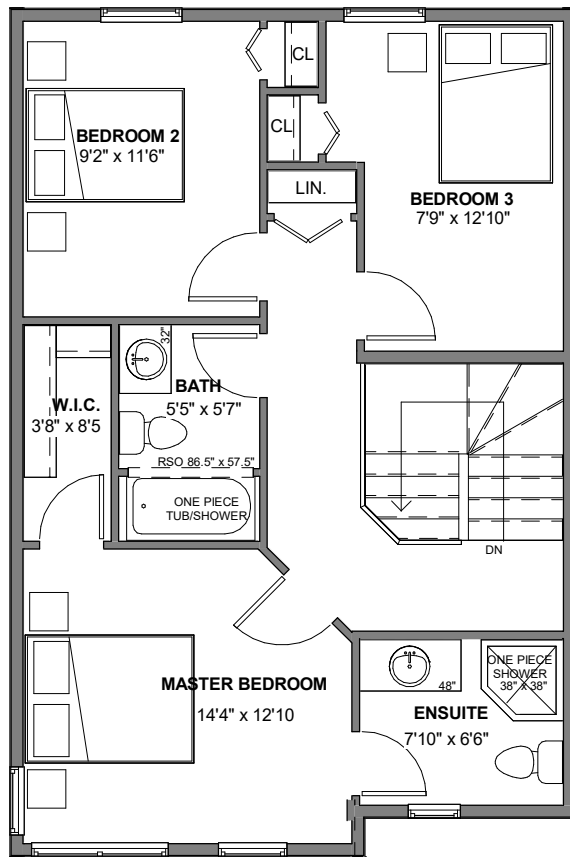

THE SIGNAL

FRONT VIEW

THE SIGNAL
REAR VIEW

THE SIGNAL
RIGHT SIDE VIEW

THE SIGNAL
LEFT SIDE VIEW

THE SIGNAL

UNDEVELOPED BASEMENT - 714 sq. ft

THE SIGNAL

MAIN FLOOR - 714 sq. ft (Developed Area)

THE SIGNAL

SECOND FLOOR - 714 sq. ft (Developed Area)