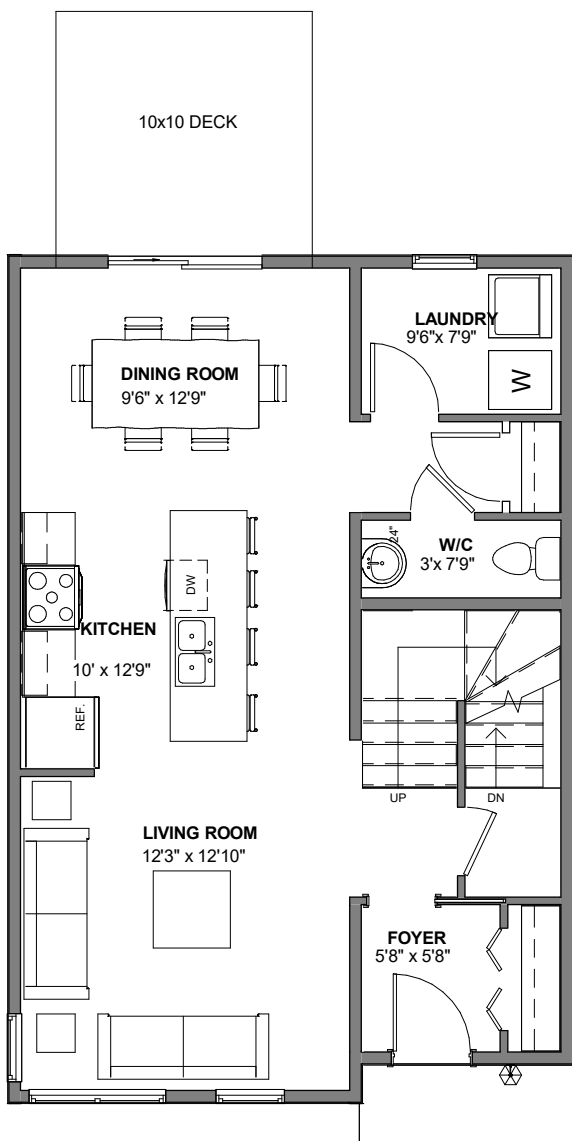

THE SIGNAL

FRONT VIEW

THE SIGNAL
REAR VIEW

THE SIGNAL
RIGHT SIDE VIEW

THE SIGNAL
LEFT SIDE VIEW

THE SIGNAL

UNDEVELOPED BASEMENT - 714 sq. ft

THE SIGNAL

MAIN FLOOR - 714 sq. ft (Developed Area)

THE SIGNAL

SECOND FLOOR - 714 sq. ft (Developed Area)